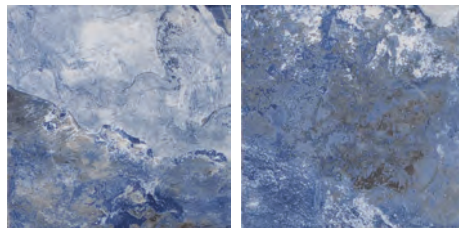

SPLASH 6x6 1 PC. = .24 SF, 8.72 SF/BOX

CRYSTAL 6x6 1 PC. = .25 SF, 11 SF/BOX

NAVY

WE NOW CARRY MAPEI GRANIRAPID MORTAR & ULTRACOLOR GROUT

"Granirapid is the next generation of high performance, flexible mortar systems. As the industry's first and only fast curing system geared to fast-track projects, it develops high, early mechanical strength and can be specified for the same demanding applications as Kerilastic. However, Granirapid will cure considerably faster because of its superior drying-out characteristics, which produce low residual moisture behind the tile after 24 hours, and does not contribute to efflorescence. When installed in conjunction with Ultracolor Plus grout, Granirapid will allow water submersion in a revolutionary 72 hours."