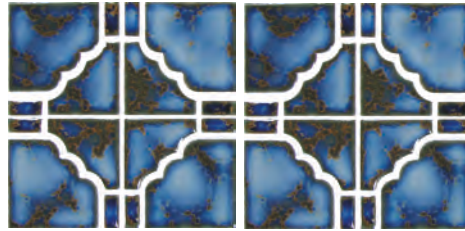

STB-807
TERRA BLUE