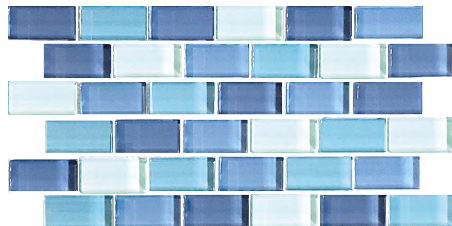

ELECTRIC SKY

SHADED ROYAL

**TRANQUILITY 6x6**

1 PC = .24 SF, 7.32 SF/BOX

AQUA (6X6)

BRIGHT BLUE (6X6)

**LISCIA GLASS 1x2** 1 SHT = .98 SF, 10.76 SF/BOX

SHADED SKY