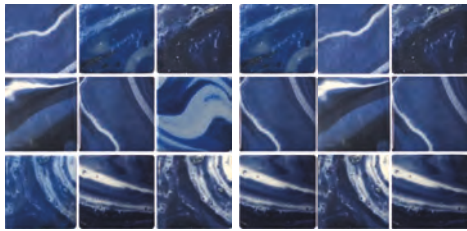

VITRI GLASS 2x2
10 PC= 10 SF/BOX

TEMPEST