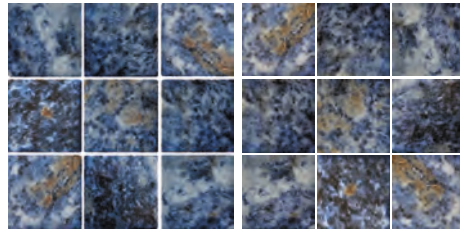

VITRI GLASS 2x2
10 PC= 10 SF/BOX

AZUL

TREND GLASS 3x6
90 PC/BOX

VITRI GLASS 1x1
10 PC= 10 SF/BOX

BAHIA BEACHES 6x6 1 PC = .25 SF, 11 SF/BOX

QUARZITI 6x6
1 PC. = .23 SF, 10.23 SF/BOX

DEIA 6x6
1 PC. = .23 SF, 10.23 SF/BOX

MAJESTIC 6x6
1 PC= .25 SF, 12.59 SF/BOX