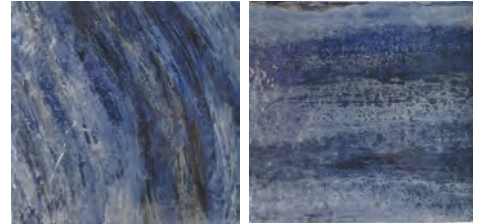

**NEW LUX 6x20** 10 PC/CARTON, 7.9 SF/CARTON

CORAL BLUE

**NEW LUX 6x6** 1 PC = .23 SF, 10.23 SF/BOX

CORAL BLUE

SEABED BLUE

**LUX 6x6** 1 PC = .25 SF, 10.76 SF/BOX

PAINT BLUE

**YES! 6x6** 1 PC=.25 SF, 16.5 SF/BOX