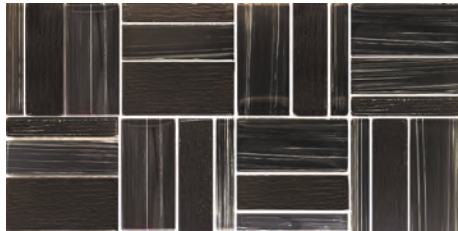

1 PC = .98 SF, 10.76 SF/BOX

BLUE

**ICE 3x3**

1 PC = .98 SF, 10.76 SF/BOX

ANCIENT ICE

SEA ICE

BLACK

POND ICE