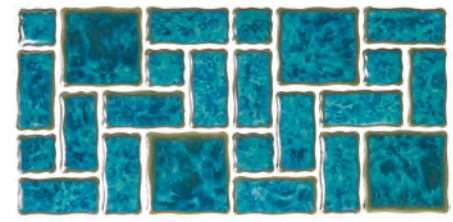

REFLECTION BLOCK RANDOM

1 SHT=1.00 SF, 20 SF/BOX