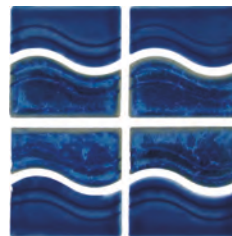

## WATER SIDE

1 SHT=1.05 SF, 21 SF/BOX

WS-2440S  
TERRA BLUE

WS-105  
ROYAL BLUE

WS-253  
SMOKE BLUE

WS-252  
LAKE BLUE