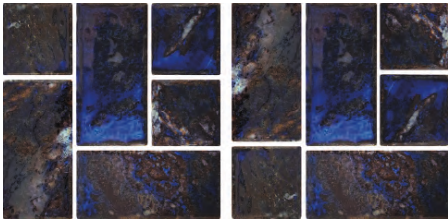

FUJI RANDOM

1 SHT=1.06 SF, 21.2 SF/BOX

FUJI R60