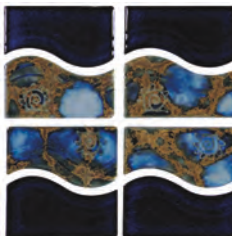

WATER SIDE

1 SHT=1.05 SF, 21 SF/BOX

WS-2440S
TERRA BLUE