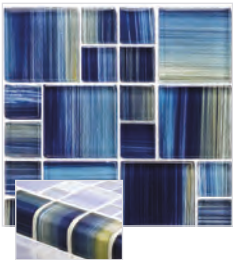

Blue Blend
GW8M2348B10
TRIM-GW8M2348B10