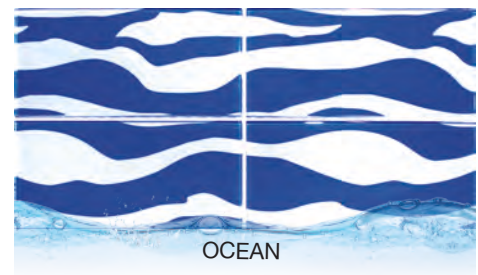

11 SHT/BOX, 10.76 SF/BOX

SKY

ROYAL SKY

DEEP BLUE

OCEAN

SHADED COBALT

GREY-BLACK

**PONTE 6x6**

1 PC = .98 SF, 10.76 SF/BOX

BLUE

**ICE 3x3**

1 PC = .98 SF, 10.76 SF/BOX

ANCIENT ICE

SEA ICE

BLACK

POND ICE