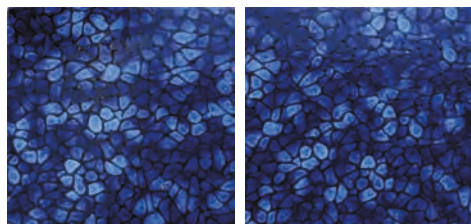

ADRIATIC BLUE

ATLANTIC BLUE

BARENTS BLUE

BORNEO BLUE

**ODYSSEY 6x6**  
1 PC= .25 SF, 11 SF/BOX

BLUE

**SUMMER 6x6**  
1 PC=.23 SF, 10.23 SF/BOX

BLUE

**WAVES II 6x6** 1 PC=.23 SF, 10.23 SF/BOX

AQUA

COBALT

**WAVES II 6x20** 10 PC/CARTON, 7.9 SF/CARTON

COBALT

*Expect Shade Variation*

Shade variations are an inherent characteristic of all kiln-fired ceramic tiles. Please inspect actual shade of tile before installation. Use constitutes acceptance.