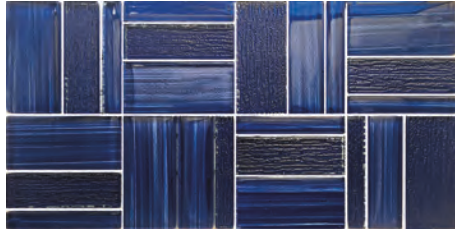

11 SHT/BOX, 10.76 SF/BOX

SKY

ROYAL SKY

DEEP BLUE

OCEAN

SHADED COBALT

GREY-BLACK

**PONTE 6x6**

1 PC = .98 SF, 10.76 SF/BOX

BLUE

**ICE 3x3**

1 PC = .98 SF, 10.76 SF/BOX

ANCIENT ICE

SEA ICE

BLACK

POND ICE