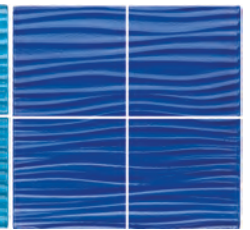

BRIGHT BLUE (3X3)