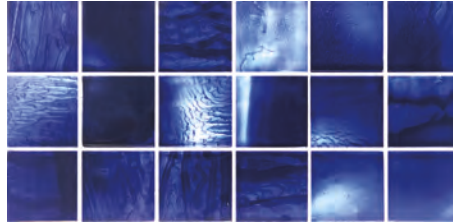

SHADED ROYAL