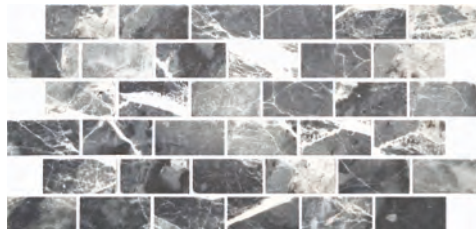

DIGITAL GLASS 1x2

1 PC = .98 SF, 14.68 SF/BOX

CORSICAN GRAY (1x2)