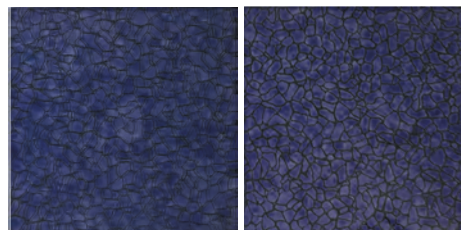

CRACKLE 6x6

1 PC = .23 SF, 10.23 SF/BOX

BLUE