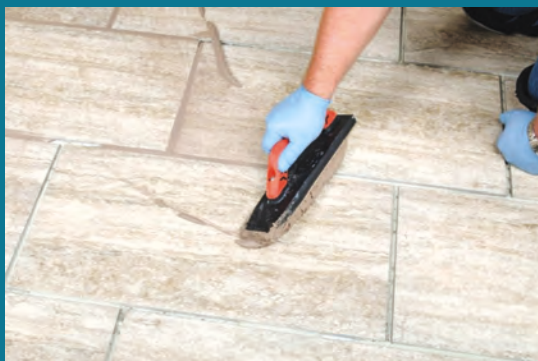

WE NOW CARRY MAPEI GRANIRAPID MORTAR & ULTRACOLOR GROUT

Granirapid
Flexible mortar