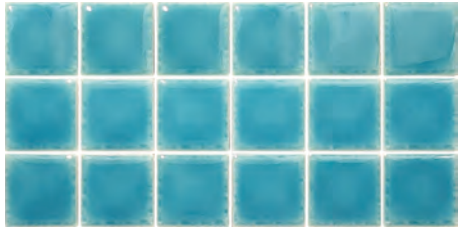

11 SHT/BOX, 10.76 SF/BOX

SKY

ROYAL SKY

DEEP BLUE

OCEAN

SHADED COBALT

GREY-BLACK

**PONTE 6x6**

1 PC = .98 SF, 10.76 SF/BOX

BLUE

**ICE 3x3**

1 PC = .98 SF, 10.76 SF/BOX

ANCIENT ICE

SEA ICE

BLACK

POND ICE

POLAR ICE

**GLAZED GLASS 2x2**

1 PC = .85 SF, 12.81 SF/BOX

CABLE BEACH

**ENAMELLED 2x2**

1 PC = .97 SF, 9.69 SF/BOX

BRUSHED NAVY

**ENAMELLED 1x2**