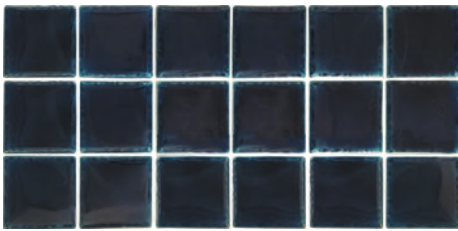

1 PC = .98 SF, 10.76 SF/BOX

BLUE

**ICE 3x3**

1 PC = .98 SF, 10.76 SF/BOX

ANCIENT ICE

SEA ICE

BLACK

POND ICE

POLAR ICE

**GLAZED GLASS 2x2**

1 PC = .85 SF, 12.81 SF/BOX

CABLE BEACH

**ENAMELLED 2x2**

1 PC = .97 SF, 9.69 SF/BOX

BRUSHED NAVY

**ENAMELLED 1x2**

1 PC = .97 SF, 9.69 SF/BOX

BRUSHED NAVY

BLUE NILE

AZURITE

AZURITE

**DIGITAL GLASS 2x2**

1 PC = .98 SF, 14.68 SF/BOX

CORSICAN GRAY (2x2)