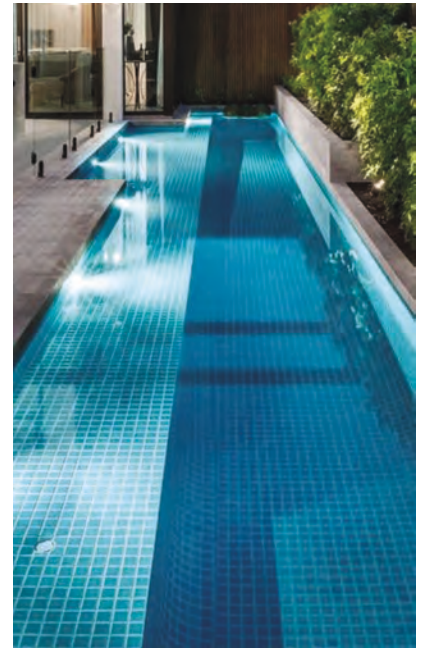

REFLECTION 3x3 1 SHT=1.05 SF, 21 SF/BOX