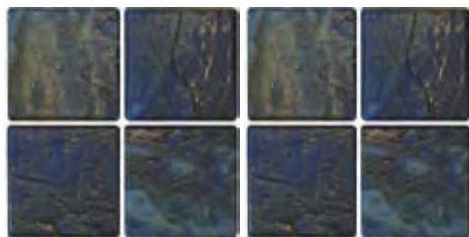

YES! 3x3 1 SHT=1.06 SF, 21.2 SF/BOX

YS-305 COBALT BLUE