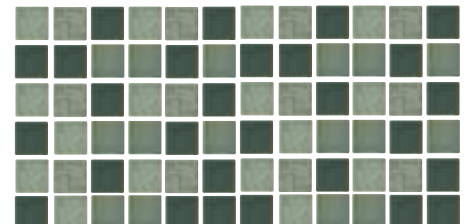

FUJI 6x6

1 PC=.25 SF, 16.5 SF/BOX

FUJI 3x3

1 SHT=1.06 SF, 21.2 SF/BOX

FUJI 1x1

1 SHT=1.00 SF, 20 SF/BOX

FUJI RANDOM

1 SHT=1.06 SF, 21.2 SF/BOX

SOLID 6x6

1 PC=.25 SF, 9.5 SF/BOX

DESERT 1x1 1 SHT=1.00 SF, 20 SF/BOX

Expect Shade Variation

Shade variations are an inherent characteristic of all kiln-fired ceramic tiles. Please inspect actual shade of tile before installation. Use constitutes acceptance.