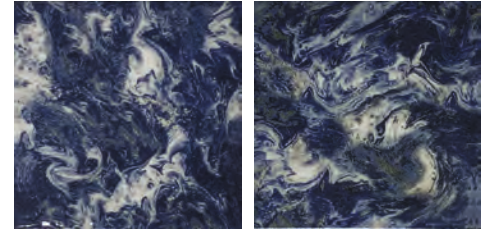

## CRACKLE 6x6

1 PC = .23 SF, 10.23 SF/BOX

BLUE

## CLOUD 6x6

1 PC = .25 SF, 11 SF/BOX

BLUE

*Expect Shade Variation*

Shade variations are an inherent characteristic of all kiln-fired ceramic tiles. Please inspect actual shade of tile before installation. Use constitutes acceptance.