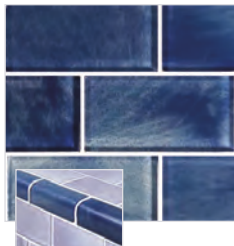

Stratus Blue
GS84896B1
TRIM-GS84896B1