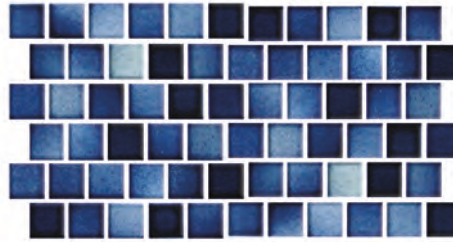

SEA BREEZE 1x1

1 SHT=1.08 SF, 21.6 SF/BOX

MIX1 SEABRE LIGHT