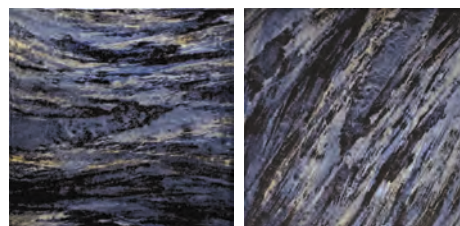

BORNEO BLUE