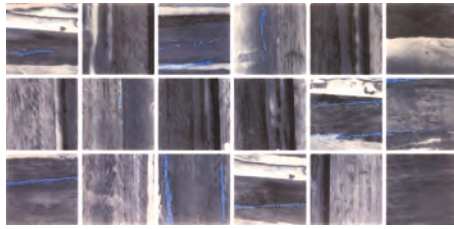

POLAR ICE

**GLAZED GLASS 2x2**

1 PC = .85 SF, 12.81 SF/BOX

CABLE BEACH

**ENAMELLED 2x2**

1 PC = .97 SF, 9.69 SF/BOX

BRUSHED NAVY

**ENAMELLED 1x2**