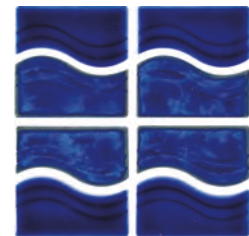

## WATER SIDE

1 SHT=1.05 SF, 21 SF/BOX

WS-2440S  
TERRA BLUE

WS-105  
ROYAL BLUE

WS-253  
SMOKE BLUE

WS-252  
LAKE BLUE