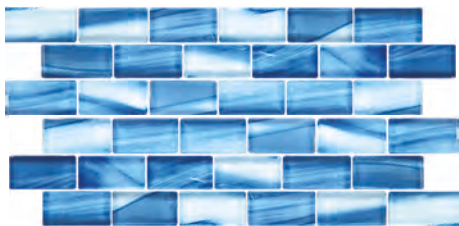

ELECTRIC SKY

SHADED ROYAL

**TRANQUILITY 6x6**

1 PC = .24 SF, 7.32 SF/BOX

AQUA (6X6)

BRIGHT BLUE (6X6)

**LISCIA GLASS 1x2** 1 SHT = .98 SF, 10.76 SF/BOX

SHADED SKY