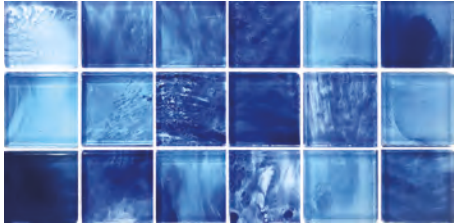

LISCIA GLASS 2x2 1 SHT = .98 SF, 10.76 SF/BOX

ELECTRIC SKY