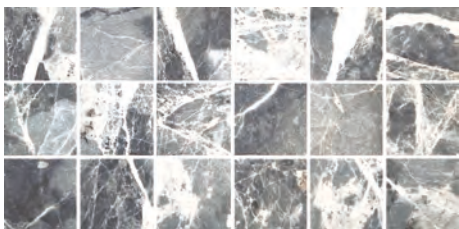

1 PC = .97 SF, 9.69 SF/BOX

BRUSHED NAVY

BLUE NILE

AZURITE

AZURITE

**DIGITAL GLASS 2x2**

1 PC = .98 SF, 14.68 SF/BOX

CORSICAN GRAY (2x2)