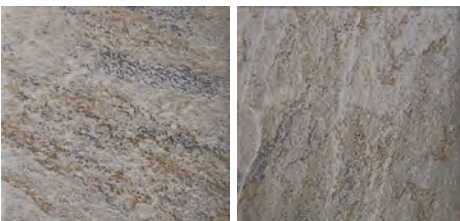

**BAHIA BEACHES 6x6** 1 PC = .25 SF, 11 SF/BOX

CARAIVA

PRAINHA

TAIPU

**QUARZITI 6x6**  
1 PC. = .23 SF, 10.23 SF/BOX

BLUE

**DEIA 6x6**  
1 PC. = .23 SF, 10.23 SF/BOX

ATLANTIC