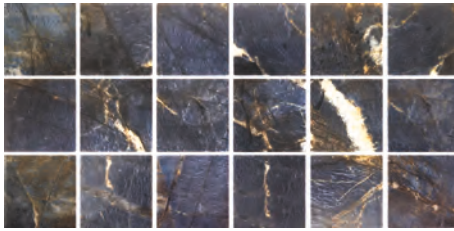

PONTE 6x6

1 PC = .98 SF, 10.76 SF/BOX

ICE 3x3

1 PC = .98 SF, 10.76 SF/BOX

GLAZED GLASS 2x2

1 PC = .85 SF, 12.81 SF/BOX

ENAMELLED 2x2

1 PC = .97 SF, 9.69 SF/BOX

ENAMELLED 1x2

1 PC = .97 SF, 9.69 SF/BOX

AZURITE

DIGITAL GLASS 2x2

1 PC = .98 SF, 14.68 SF/BOX

DIGITAL GLASS 1x2

1 PC = .98 SF, 14.68 SF/BOX