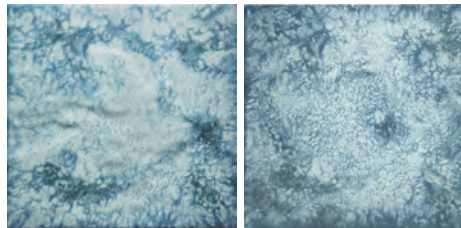

BLUESTONE 6x6

1 PC = .23 SF, 10.23 SF/BOX

EBONY STONE 6x6

1 PC = .23 SF, 10.23 SF/BOX

MARBLE 6x6

1 PC = .25 SF, 9.5 SF/BOX

COMPACT 6x6 1 PC=.25 SF, 7.75 SF/BOX

MALDIVES 6x6 1 PC. = .23 SF, 10.23 SF/BOX

TURQ

SEACOAST 6x6

1 PC= .25 SF, 11 SF/BOX

CRACKLE 6x6

1 PC = .23 SF, 10.23 SF/BOX

CLOUD 6x6

1 PC = .25 SF, 11 SF/BOX

Expect Shade Variation

Shade variations are an inherent characteristic of all kiln-fired ceramic tiles. Please inspect actual shade of tile before installation. Use constitutes acceptance.