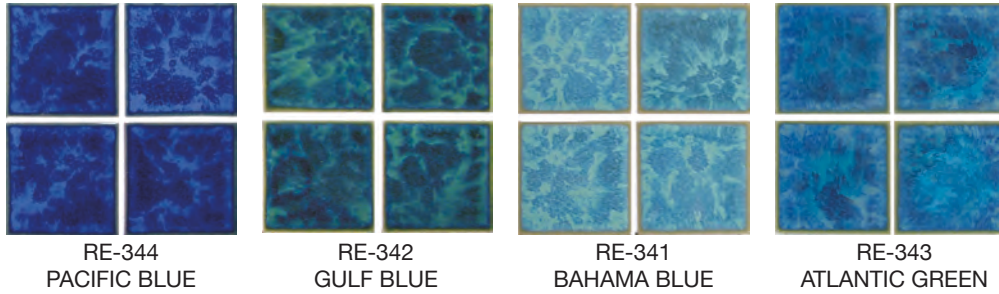

REFLECTION 3x3 1 SHT=1.05 SF, 21 SF/BOX