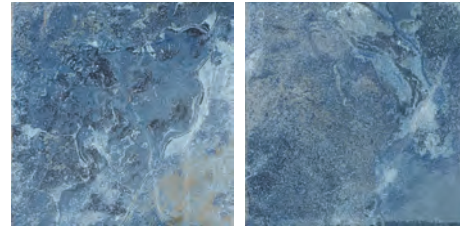

SPLASH 6x6 1 PC. = .24 SF, 8.72 SF/BOX

CRYSTAL 6x6 1 PC. = .25 SF, 11 SF/BOX

EMERALD

WE NOW CARRY MAPEI GRANIRAPID MORTAR & ULTRACOLOR GROUT

"Granirapid is the next generation of high performance, flexible mortar systems. As the industry's first and only fast curing system geared to fast-track projects, it develops high, early mechanical strength and can be specified for the same demanding applications as Kerilastic. However, Granirapid will cure considerably faster because of its superior drying-out characteristics, which produce low residual moisture behind the tile after 24 hours, and does not contribute to efflorescence. When installed in conjunction with Ultracolor Plus grout, Granirapid will allow water submersion in a revolutionary 72 hours."