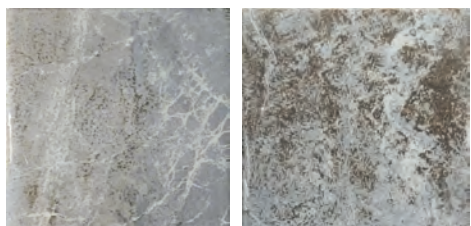

WAVES II 6x6 1 PC=.23 SF, 10.23 SF/BOX

AQUA