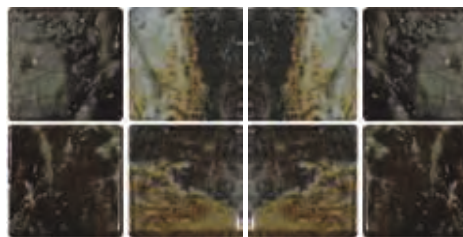

YS-303 DARK BROWN