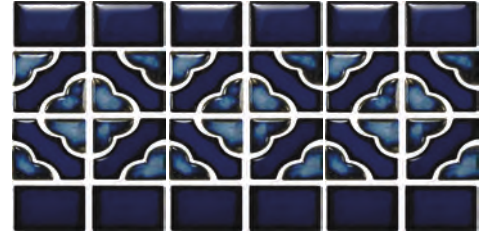

## LUCIANA

1 SHT=1.15 SF, 23 SF/BOX

LC-2440S  
TERRA BLUE

LC-4141  
BLUEBERRY

DPQ-30  
TERRA BLUE