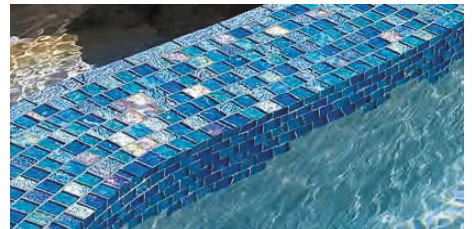

PONTE 6x6

1 PC = .98 SF, 10.76 SF/BOX

ICE 3x3

1 PC = .98 SF, 10.76 SF/BOX

GLAZED GLASS 2x2

1 PC = .85 SF, 12.81 SF/BOX

ENAMELLED 2x2

1 PC = .97 SF, 9.69 SF/BOX

ENAMELLED 1x2

1 PC = .97 SF, 9.69 SF/BOX

DIGITAL GLASS 2x2

1 PC = .98 SF, 14.68 SF/BOX

DIGITAL GLASS 1x2

1 PC = .98 SF, 14.68 SF/BOX