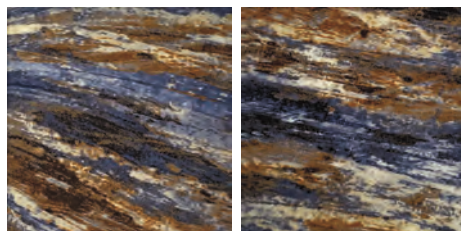

Shade variations are an inherent characteristic of all kiln-fired ceramic tiles. Please inspect actual shade of tile before installation. Use constitutes acceptance.

**AL-MAR 6x6** 1 PC. = .23 SF, 10.23 SF/BOX