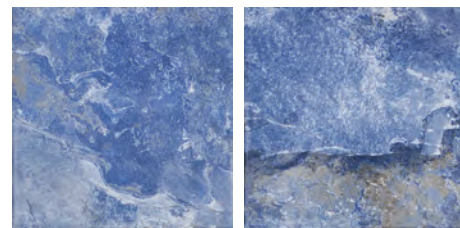

## CRYSTAL 6x6 1 PC. = .25 SF, 11 SF/BOX

BLUE

EMERALD

NAVY

RUST