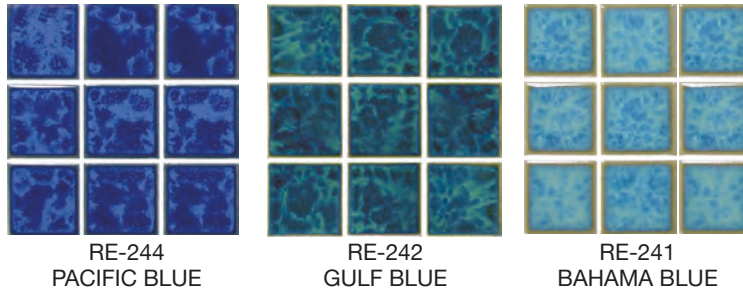

REFLECTION 2x2 1 SHT=1.09 SF, 21.76 SF/BOX